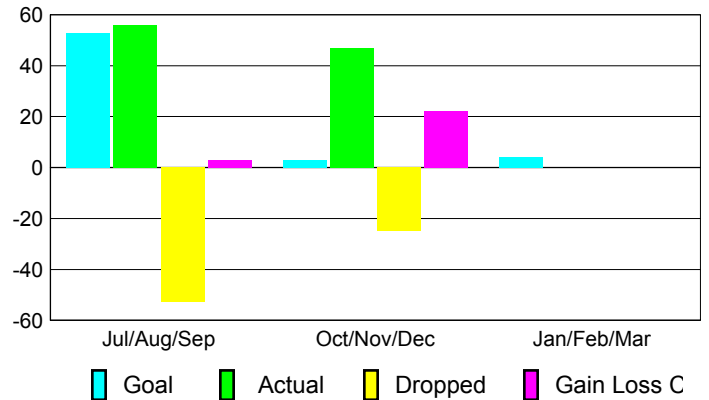

Membership Results 2012-2013

Goal, New, Dropped, Gain/Loss