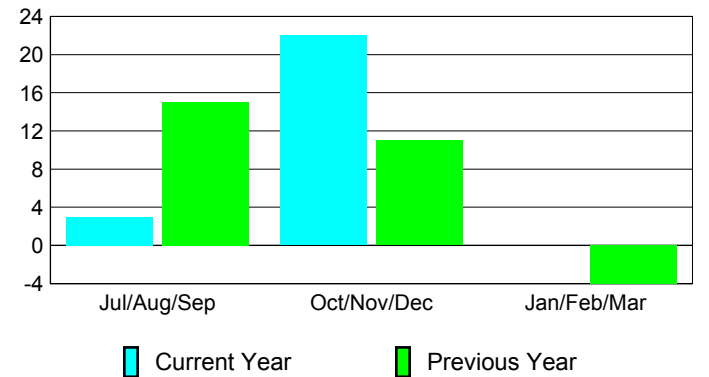

Membership Results 2012-2013

Membership 2011-2012

Month	Net Memb	Actual New Memb	Actual Dropped Memb	Gain/Loss of Memb	Gain/Loss of Memb
	Goal	Memb	Memb	Memb	Memb
Jul/Aug/Sep	53	56	-53	3	15
Oct/Nov/Dec	3	47	-25	22	11
Jan/Feb/Mar	4				-4
Totals	60	103	-78	25	22

Membership Results 2012-2013

Goal, New, Dropped, Gain/Loss

Comparison of Membership Gain/Loss

Current Year Compared to the Previous Year

Gender Comparison 2012-2013